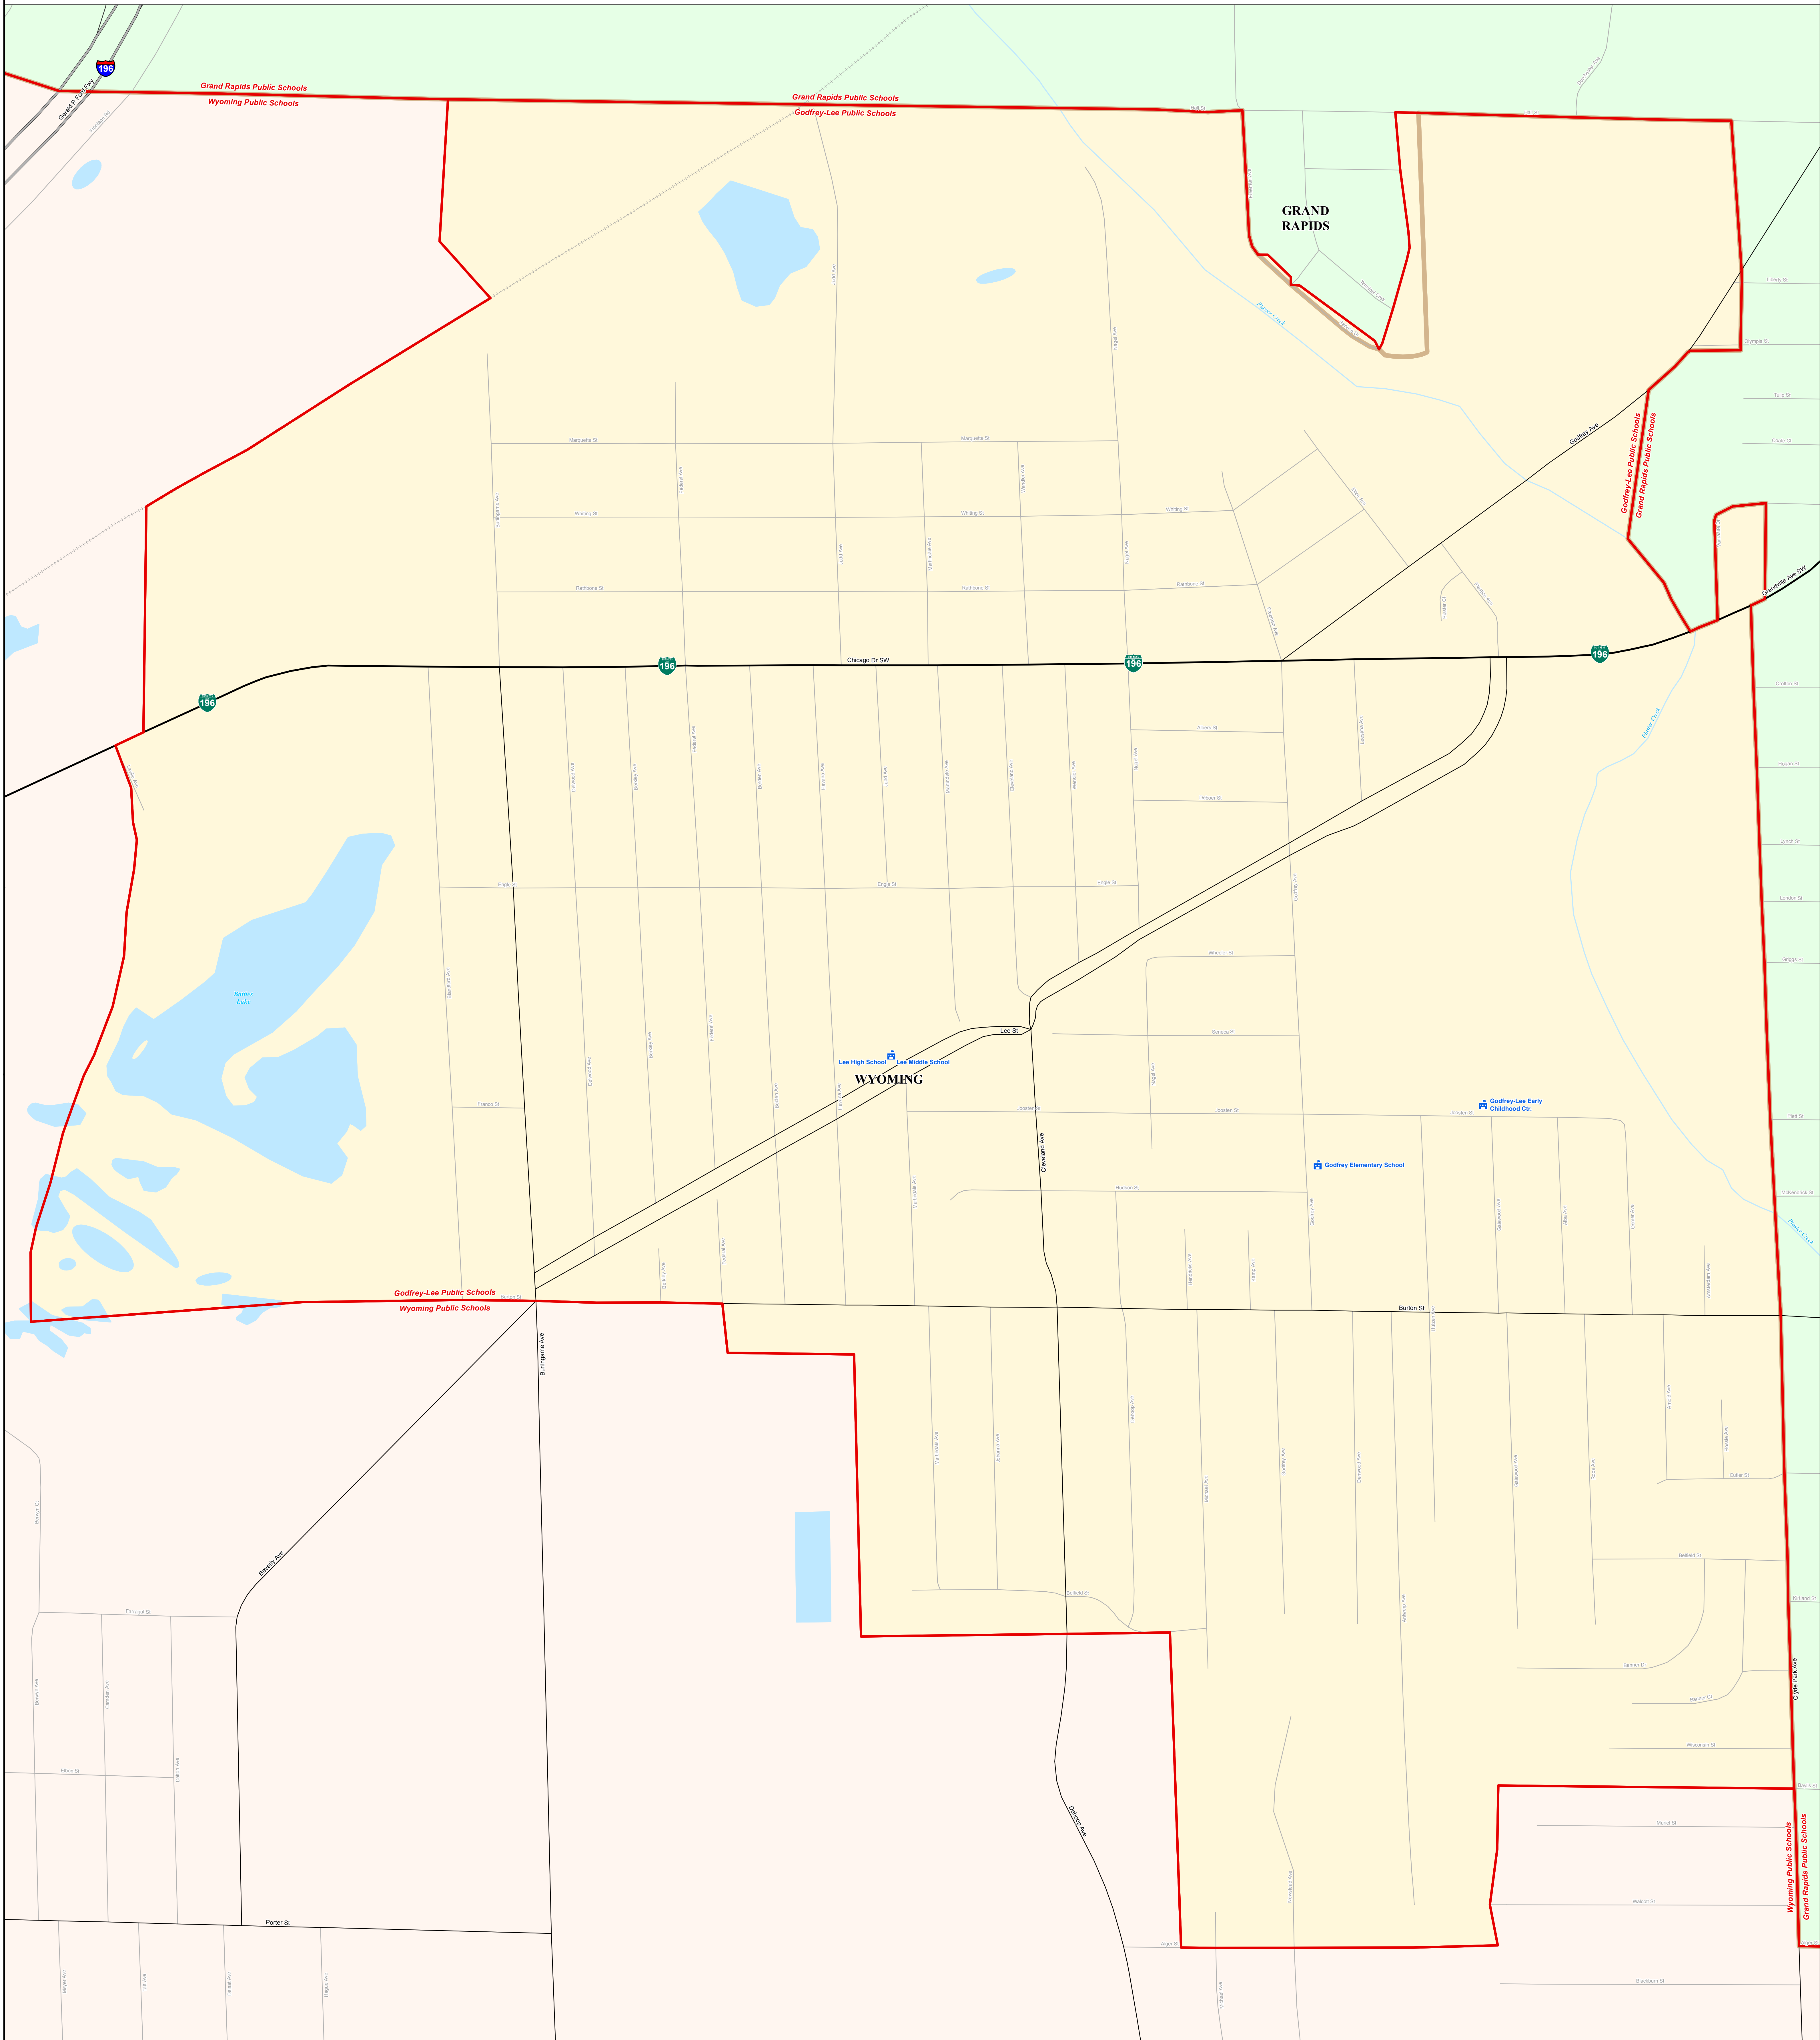

GODFREY-LEE PUBLIC SCHOOLS

Kent ISD

*Note: Non K-12 School Districts identified with Asterisk (*) in Name

11/14/13

Legend

School District	Unincorporated Place	Railroad
County	School	Water Feature
City	Freeway	River, Stream, or Drain
Township	Highway	
Village	Primary Road	
Census Designated Place	Local Road	

Source: Michigan Geographic Framework, v13a